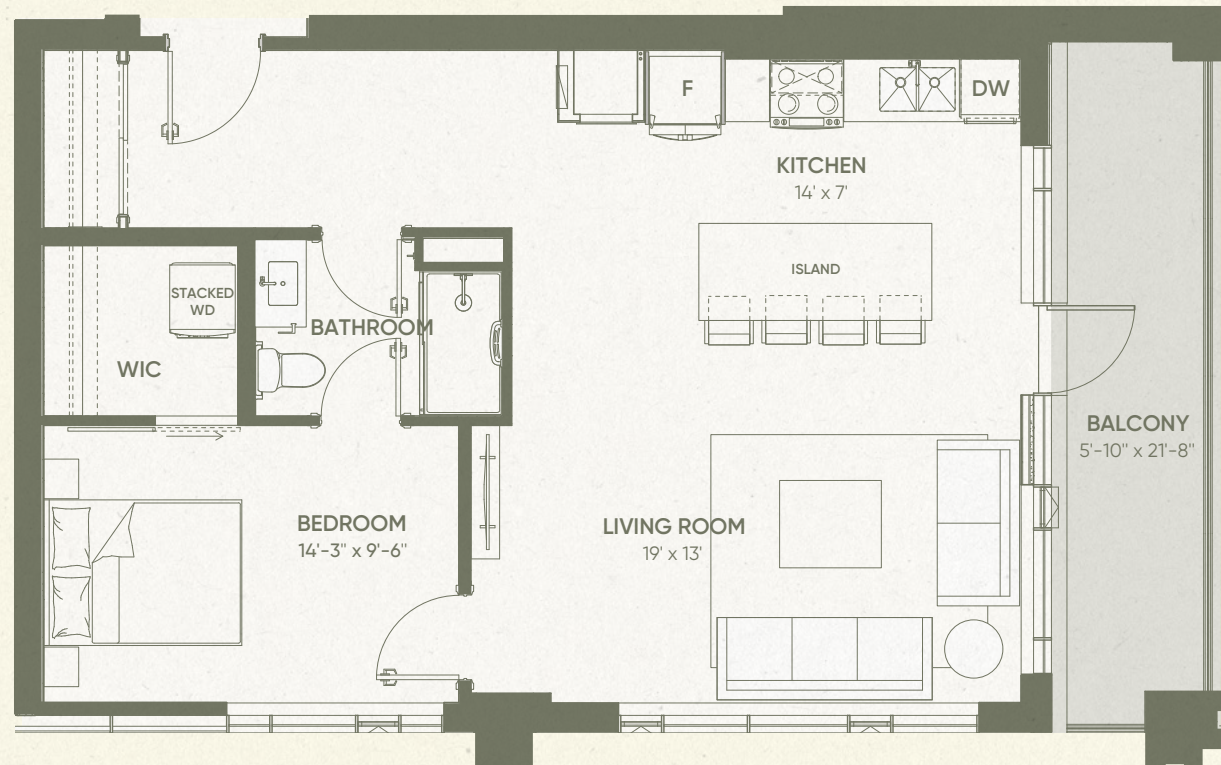

Live in
the Now.

INTERVAL-A

1 BED 1 BATH

Indoor living space
848 SQFT

Outdoor living space
136 SQFT

Available on floors
1

The Now West

The Now West

Interior and exterior configuration may vary by floor and specifications are subject to change without notice. See a sales representative for further information. E. & O. E.